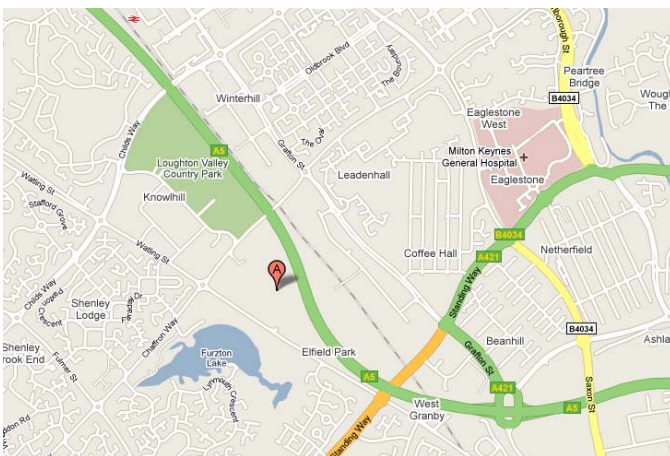

# THE ART OF ENGAGEMENT

This location offers the perfect environment for The Art of Engagement; a modern, world-class building.

Situated just outside Milton Keynes, the building is Capital-friendly whilst also representing an excellent location for commuters from further afield.

Full Address is - Milton Keynes Bowl, Central Milton Keynes, Chaffron Way, Central Milton Keynes, MK5 8AA

Since we are a new building, your satellite navigation system may not recognise our postcode, it may help to enter MK5 8PA which will locate a building called Kimbells which is situated on the left hand side of the roundabout. Art of Engagement is directly opposite.

Satellite Navigation Systems may take you to the Watling Street Bowl entrance, please carry on a few hundred yards to the roundabout, take the third exit onto Chaffron Way and the next right is the correct entrance.

Other helpful tips:

The correct bowl entrance to use is opposite Kimbells Solicitors.

The venue is also close to The Premier Inn 'Furtzon Lake'.

We hope you have a safe and pleasant journey.